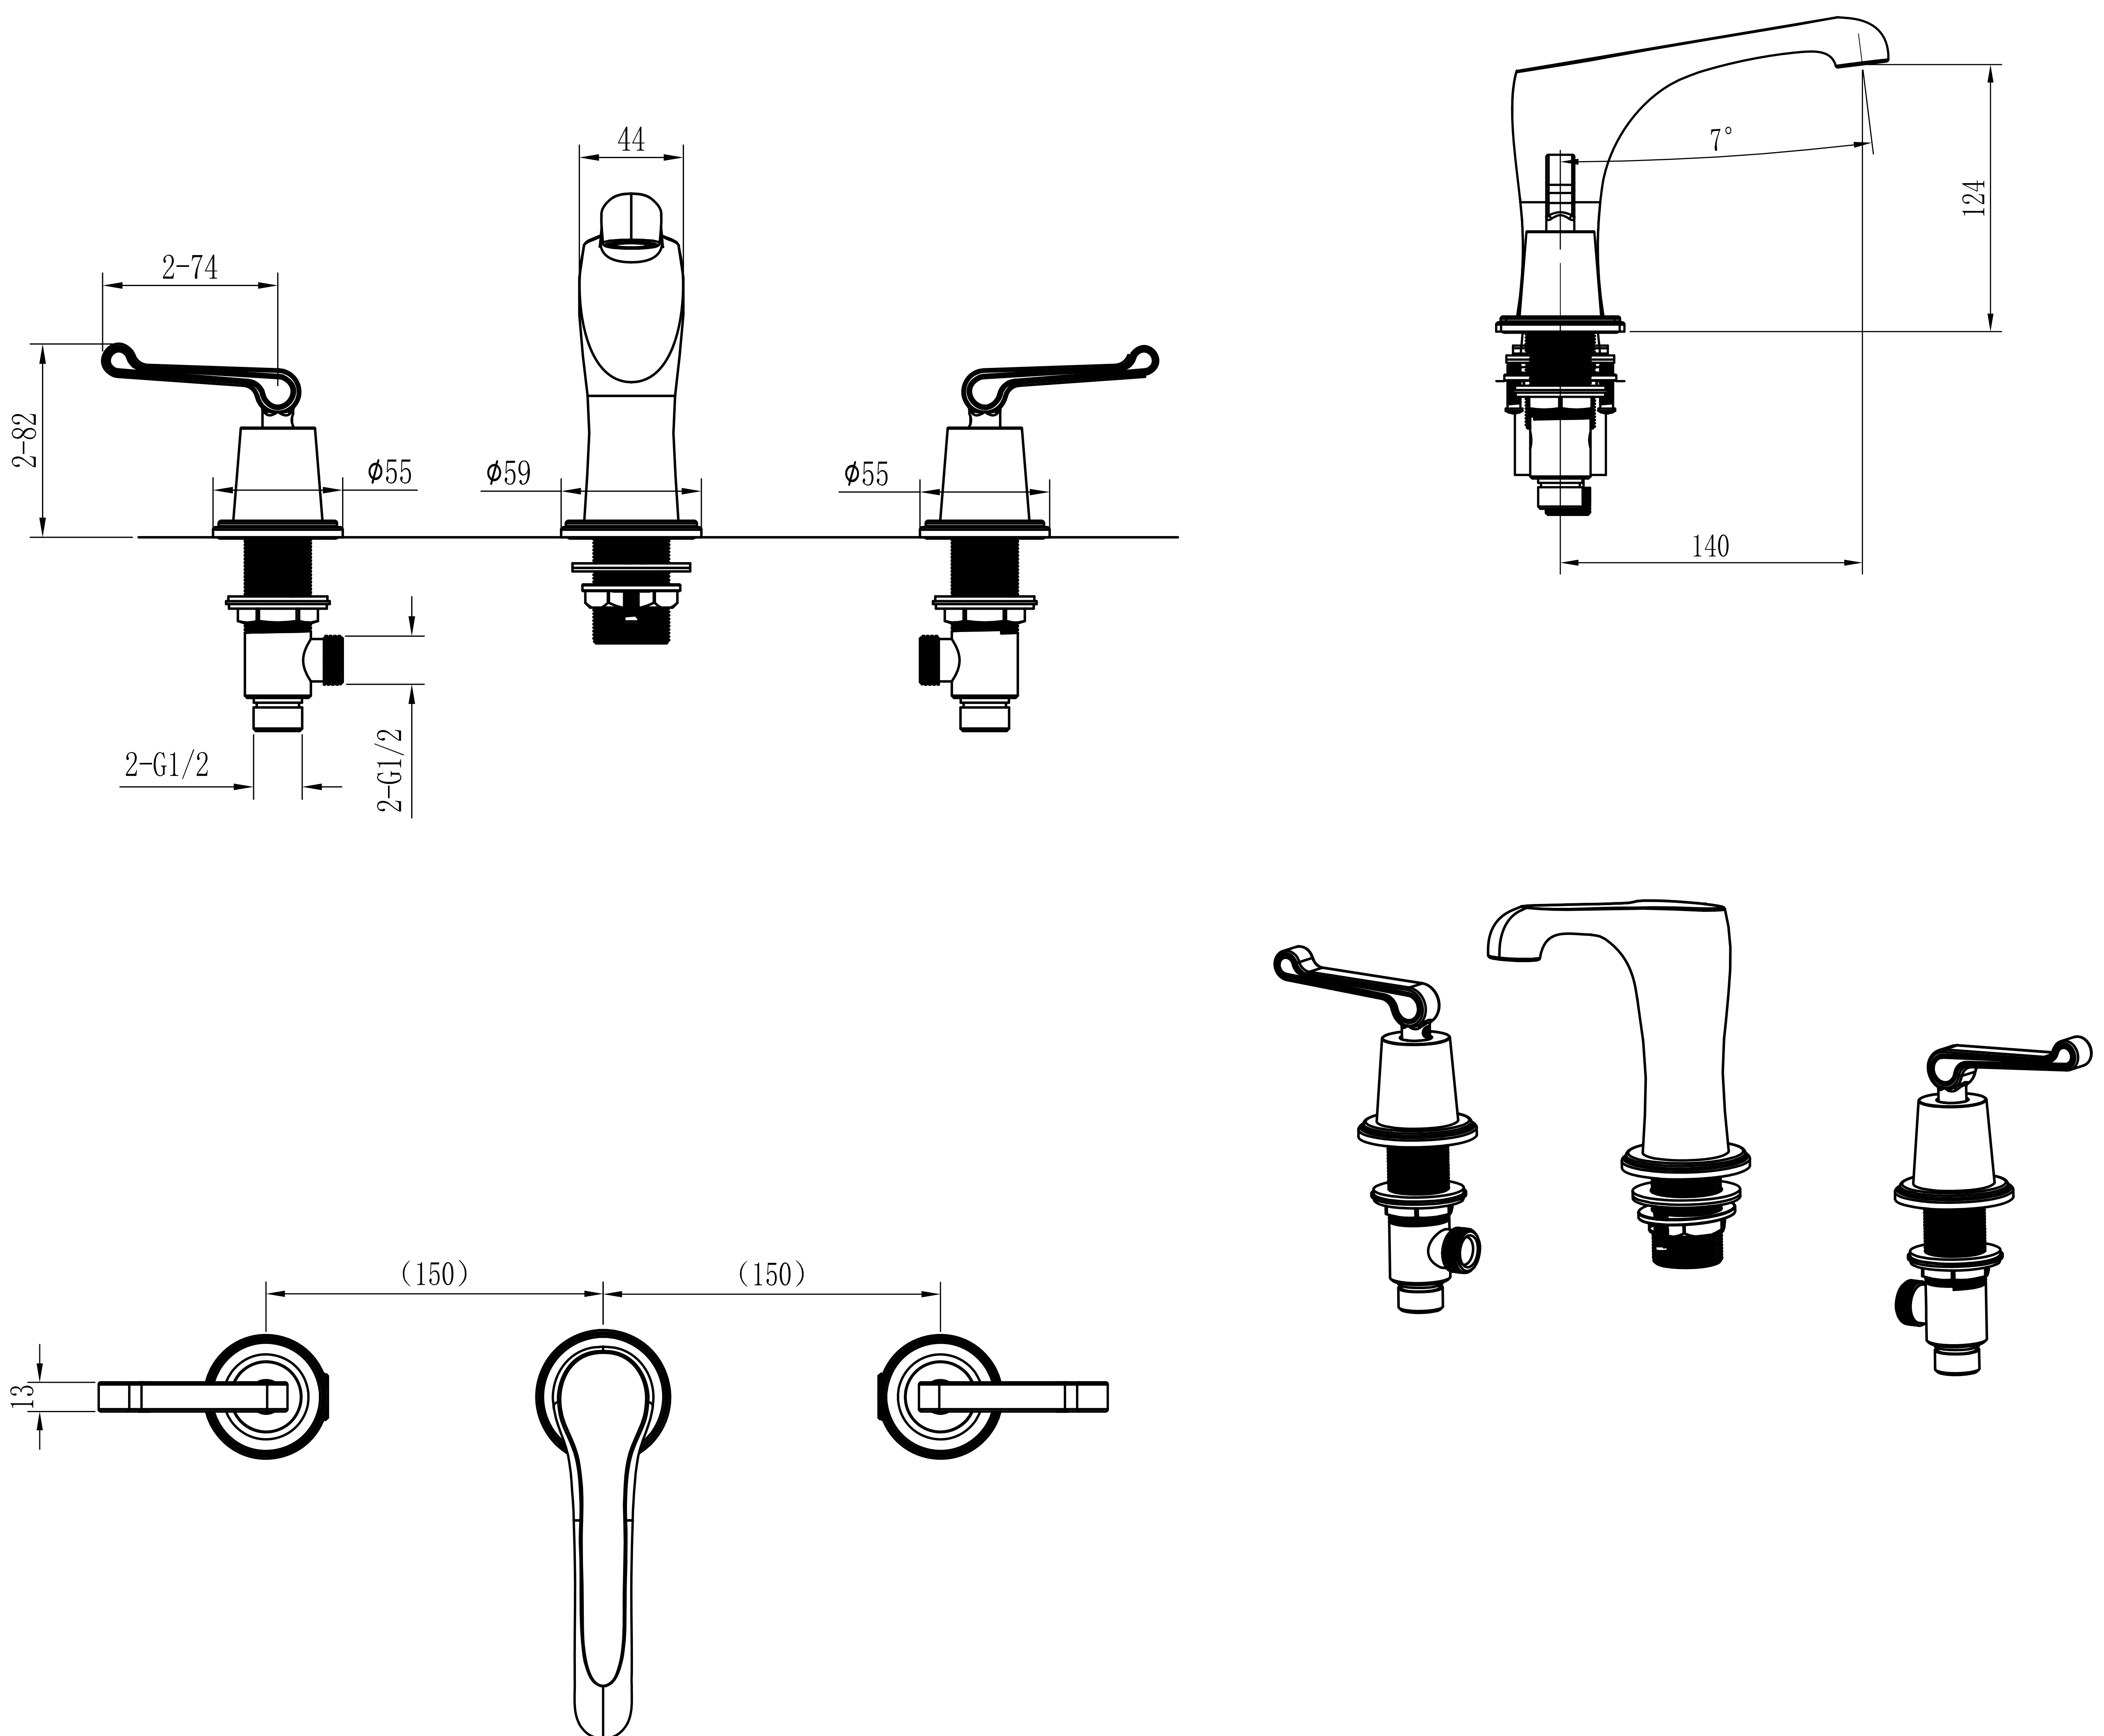

Table Mounted 3 Hole Basin Mixer

Product Code : 2547

Technical Drawing

All dimension are in **mm**